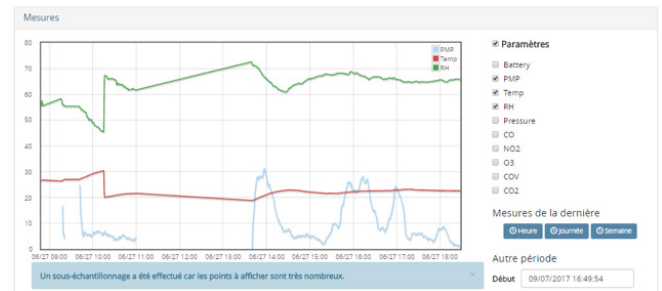

+ APPLICATIONS

- + **Environmental monitoring** : Air, water, noise, electromagnetic waves, meteorology, radioactivity, etc.
- + **Smart Factories** : Industrial process control, metering, servo systems, traceability etc.
- + **Smart Grid** : Resources management, energy consumption management, waste treatment, water treatment, etc.
- + **Smart Building** : Technical building management
- + **Smart Cities** : Consolidation of urban data

ECOMSAAS

Interface

Index interface

Air quality monitoring with Ecomzen, Ecomsmart and Ecomlite

Scientific interface

Control of all types of environmental and operational data sensors

Two formulas

1 - Annual subscriptions