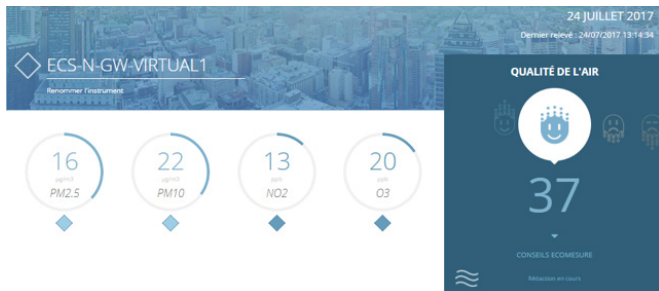

+ APPLICATIONS

- + **Environmental monitoring** : Air, water, noise, electromagnetic waves, meteorology, radioactivity, etc.
- + **Smart Factories** : Industrial process control, metering, servo systems, traceability etc.
- + **Smart Grid** : Resources management, energy consumption management, waste treatment, water treatment, etc.
- + **Smart Building** : Technical building management
- + **Smart Cities** : Consolidation of urban data

ECOMSAAS

Interface

Index interface

Air quality monitoring with Ecomzen, Ecomsmart and Ecomlite

Scientific interface

Control of all types of environmental and operational data sensors

Two formulas

1 - Annual subscriptions